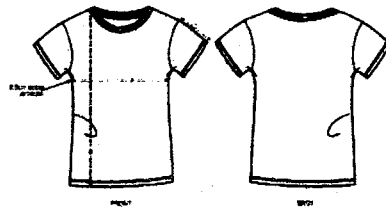

Maßstabelle Shirt Herren:

Size guide

SIZES	XXS	XS	S	M	L	XL	XXL	XXXL	XXXXL	XXXXXL
A Half Chest	43.5	46	49	52	55	58	61	64	69	74
B Body Length	64	66	69	72	74	76	78	80	82	84
C Sleeve Length	19	19.5	20.5	21.5	22.5	22.5	23.5	24.5	24.5	25

Maßstabelle Shirt Damen:

Size guide

SIZES	XS	S	M	L	XL	XXL
A Half Chest	42	44.5	47.5	50.5	53.5	56.5
B Body Length	62	64	66	68	69	69
C Sleeve Length	16	16	17	17	18	18